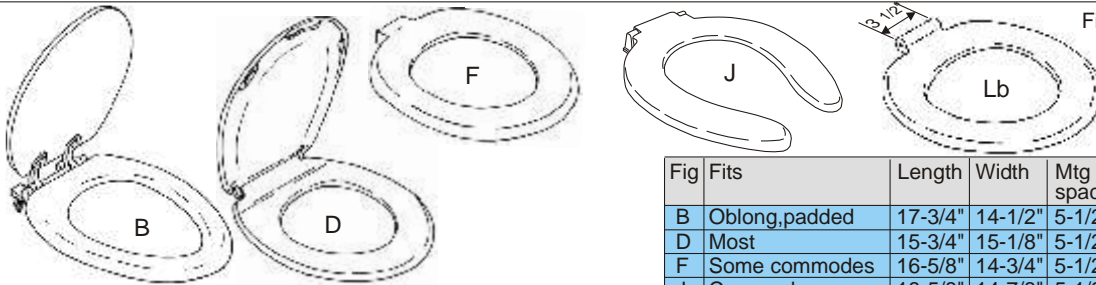

## IN-STOCK SPECIALS

Fig Lb does not include mounting hinges.

Fig F does not include bumpers or mounting hinges.

Fig	Fits	Length	Width	Mtg space	Mat'l	Color	Item#	Price
B	Oblong, padded	17-3/4"	14-1/2"	5-1/2"	Vinyl	White	79921-14	9.96
D	Most	15-3/4"	15-1/8"	5-1/2"	Plastic	White	15933-14	9.96
F	Some commodes	16-5/8"	14-3/4"	5-1/2"	Plastic	White	15835	6.96
J	Commodes	18-5/8"	14-7/8"	5-1/2"	Plastic	White	79919-14	6.96
Lb	Commode	16-1/4"	14-1/2"	5-1/2"	Plastic	White	79892	6.96