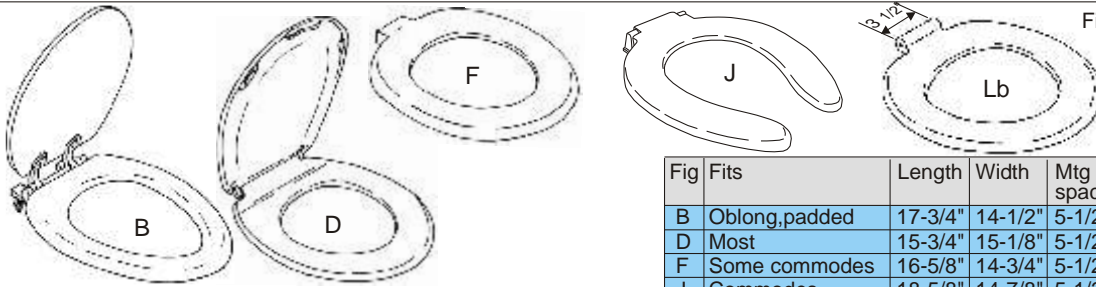

IN-STOCK SPECIALS

Fig Lb does not include mounting hinges.

Fig F does not include bumpers or mounting hinges.

Fig	Fits	Length	Width	Mtg space	Mat'l	Color	Item#	Price
B	Oblong, padded	17-3/4"	14-1/2"	5-1/2"	Vinyl	White	79921-14	9.96
D	Most	15-3/4"	15-1/8"	5-1/2"	Plastic	White	15933-14	9.96
F	Some commodes	16-5/8"	14-3/4"	5-1/2"	Plastic	White	15835	6.96
J	Commodes	18-5/8"	14-7/8"	5-1/2"	Plastic	White	79919-14	6.96
Lb	Commode	16-1/4"	14-1/2"	5-1/2"	Plastic	White	79892	6.96