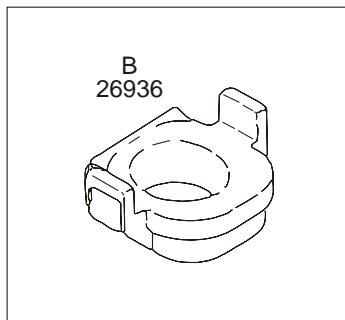

## IN-STOCK SPECIALS

NL = Not Listed (at this time)

TOILET SEAT RISERS		HEIGHT ABOVE TOILET	SEAT TYPE	WIDTH	DEPTH	ARM HEIGHT ABOVE SEAT	MAT'L	COLOR	MAX CAP. (lbs)	WT	SHIP BY	U.S. FREIGHT	ITEM#	PRICE
FIG	DESCRIPTION													
A	Raised Toilet		Solid			None	Mixed	White	NL	NL	Ground	FULL	95-20C	49.00
B	Duro-med toilet seat w/grips	5"	Molded	15"	16"	3-5/8"	Plastic	White	NL	NL	Ground	FULL	26936	39.96
M	Toilet seat w/arms	6"	Molded	14.5"	15"	8-1/2"	Plastic	White	NL		Ground	FULL	44-701009	119.96
P	Toilet seat w/arms	5.5"	Molded			-	Mixed	White	250	11	Ground	FULL	46-1391AP	74.96