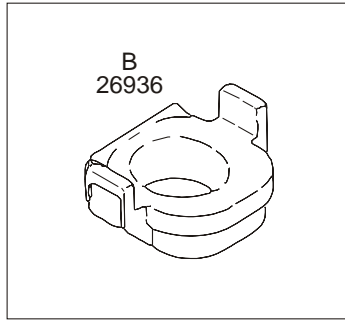

**IN-STOCK SPECIALS**

NL = Not Listed (at this time)

TOILET SEAT RISERS		HEIGHT ABOVE TOILET	SEAT TYPE	WIDTH	DEPTH	ARM HEIGHT ABOVE SEAT	MAT'L	COLOR	MAX CAP. (lbs)	WT	SHIP BY	U.S. FREIGHT	ITEM#	PRICE
FIG	DESCRIPTION													
A	Raised Toilet		Solid			None	Mixed	White	NL	NL	Ground	FULL	95-20C	49.00
B	Duro-med toilet seat w/grips	5"	Molded	15"	16"	3-5/8"	Plastic	White	NL	NL	Ground	FULL	26936	39.96
M	Toilet seat w/arms	6"	Molded	14.5"	15"	8-1/2"	Plastic	White	NL		Ground	FULL	44-701009	119.96
P	Toilet seat w/arms	5.5"	Molded			-	Mixed	White	250	11	Ground	FULL	46-1391AP	74.96